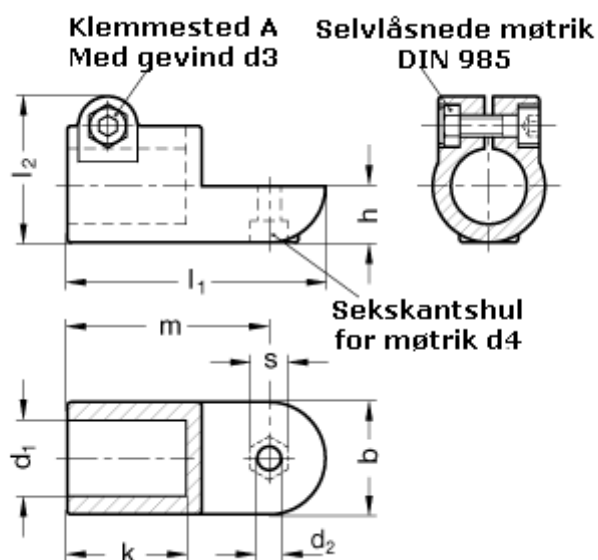

Article number: 20276B25OZ2BL

Description: E+G Swivel clamp connector
GN276-B25-OZ-2-BL

Measures

$b = 40$	$m = 72$
$d_1 = B25$	$s = 13$
$d_2 = 8.2$	
$d_3 = M 8$	
$d_4 = M 8$	
$k = 42.5$	
$l_1 = 92$	
$l_2 = 52.0$	